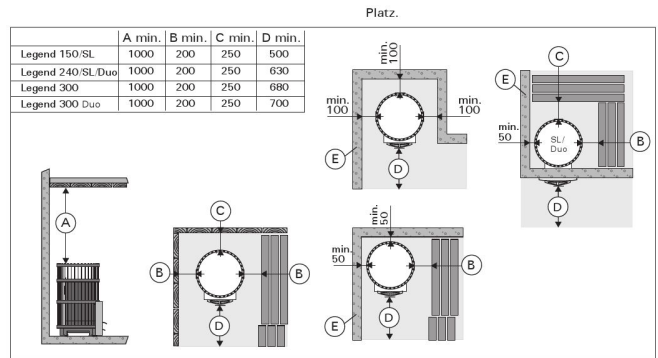

### Features

Main material : Steel

H x W x D : 740.0 x 530.0 x 530.0 mm

Net weight (kg) : 61.5

Stone amount (kg) : 120.0

ID	GTIN	Power	Sauna room size min - max m3
WK150LD	6417659012416	16 kW	6.0-13.0

## Technical details

Technical data	Type / attribute	WK150LD
Technical data	Color	Black
	Power output	16 kW
	Stone amount (kg)	120
	Dimensions	
Dimensions	Product width	530
	Product height	740
	Product depth (mm)	530
	Net weight (kg)	61.5
	Gross weight	64.2
	Package width	540
	Package height	765
Connections	Package depth	550
	Flue connection locations	Back, Top
	Chimney connection diameter	115
Safety and installation dimensions	Safety distance front (non-combustible materials)	500
	Safety distance front (combustible materials)	500
	Safety distance right side (combustible materials)	200
	Safety distance right side non-combustible materials	100
	Safety distance left side (combustible materials)	200
	Safety distance left side non-combustible materials	100
	Safety distance behind (non-combustible materials)	100
Safety distance behind (combustible materials)	250	

## Technical details

Technical data	Type / attribute	WK150LD
	Safety distance (Ceiling)	1000
	Room min. height(depends on connections and therefore from output, star/delta)	1750
	Installation opening height	1750
	Installation opening width	930
	Installation opening depth	1280

Technical images

Harvia protective sheaths (all dimensions in millimeters)

Safety distances (all dimensions in millimeters)

1.1. Stove Parts

- A. Steel frame
- B. Stove body
- C. Rear connection opening
- D. Upper connection opening
- E. Soot opening
- F. Stove door
- G. Ash box
- H. Flange (only Legend 240 Duo/300 Duo)
- I. Fire chamber extension