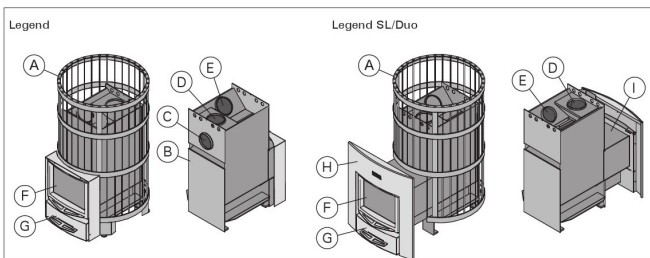

## Technical details

Technical data	Type / attribute	WK150LD
Technical data	Color	Black
	Power output	16 kW
	Stone amount (kg)	120
	Dimensions	
Dimensions	Product width	530
	Product height	740
	Product depth (mm)	530
	Net weight (kg)	61.5
	Gross weight	64.2
	Package width	540
	Package height	765
Connections	Package depth	550
	Flue connection locations	Back, Top
	Chimney connection diameter	115
Safety and installation dimensions	Safety distance front (non-combustible materials)	500
	Safety distance front (combustible materials)	500
	Safety distance right side (combustible materials)	200
	Safety distance right side non-combustible materials	100
	Safety distance left side (combustible materials)	200
	Safety distance left side non-combustible materials	100
	Safety distance behind (non-combustible materials)	100
Safety distance behind (combustible materials)	250	

## Technical details

Technical data	Type / attribute	WK150LD
	Safety distance (Ceiling)	1000
	Room min. height(depends on connections and therefore from output, star/delta)	1750
	Installation opening height	1750
	Installation opening width	930
	Installation opening depth	1280

Technical images

Harvia protective sheaths (all dimensions in millimeters)

Safety distances (all dimensions in millimeters)

1.1. Stove Parts

- A. Steel frame
- B. Stove body
- C. Rear connection opening
- D. Upper connection opening
- E. Soot opening
- F. Stove door
- G. Ash box
- H. Flange (only Legend 240 Duo/300 Duo)
- I. Fire chamber extension