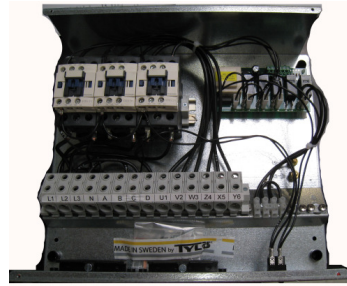

Relayboxes.

RB30

Works with Tylö heater up to 16kW

230x310x75mm

RB60

Works with Tylö heaters from 16kW to 20kW

305x350x125mm

Control panels

CC10 CC50 CC300
EC50

H1

Control panels

CC10 CC50 CC300
EC50

H1

PCB card

RB5

PCB card