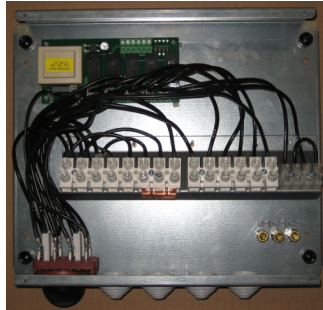

Relayboxes.

RB30

Works with Tylö heater up to 16kW

230x310x75mm

RB60

Works with Tylö heaters from 16kW to 20kW

305x350x125mm

Control panels

CC10 CC50 CC300
EC50

H1

Control panels

CC10 CC50 CC300
EC50

H1

PCB card

RB5

PCB card